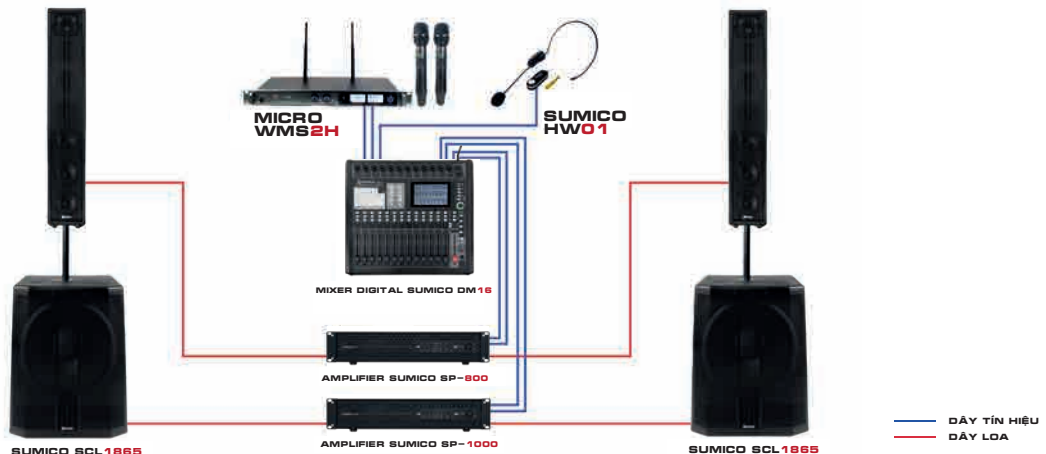

CLA 651

SCL 1865

COLUMN LINE ARRAY
Professional

Giá bán

20.000.000 VND

Sumico SCL1865 là bộ loa Passive gồm 1 **Sub 18 Passive** và 1 cột loa Array **CLA651**. Đây là bộ loa đa năng sử dụng cho hộp học, hội trường đáp ứng nhu cầu âm thanh giảng dạy, thuyết trình, karaoke, hát ca đoàn nhỏ và nghe nhạc chất lượng cao. 2 bộ loa này phù hợp cho phòng có diện tích từ 100m² tới 300m². Có thể dùng nhiều cặp loa nếu hội trường có diện tích lớn.

Power Ampli để nghị phối ghép: **Sumico SP800** đánh loa **CLA651**, **SP1000** đánh loa Sub. Mixer **Sumico DM16**, Micro **HW01** và **WMS2H**, **WMS4H**.

Loa Passive Line Array

CLA651

Woofer Size: 6 x 5.2" (132mm)
Treble Size: 1 x 1" (25.4mm)
Power: 300W
Frequency Response: 100Hz - 20kHz
Impedance: 6 Ohm
Sensitive: 90 dB
Dimensions (W x D x H):
200 x 250 x 1140mm
Weight: 19Kg

Subwoofer

SUB 18 PASSIVE

Woofer Size: 18" (457mm)
Power: 750W
Frequency Response: 25Hz - 250Hz
Sensitive: 93 dB
Dimensions (W x D x H):
500 x 650 x 700mm
Weight: 43Kg

SUB 18 PASSIVE