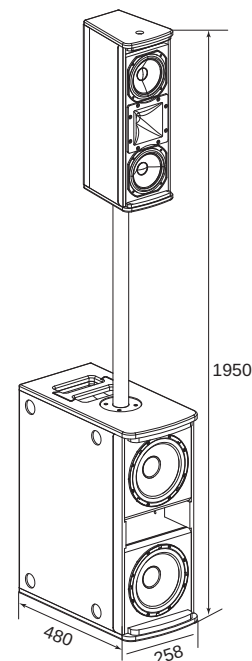

THÔNG SỐ KỸ THUẬT

- **System Power :** 800W
- **Subwoofer Power :** 500W
- **Subwoofer Components :** 2 x 8", 2" VC
- **Satellite Power :** 300W
- **Satellite Components:** 2 x 5.25" Woofer(1.5" VC), 1 x 3.5" Driver (1.35" VC)
- **Amplifier:** Class D amplifier with Stereo Bluetooth, 5 modes DSP processor
- **System Freq. Resp.:** 42Hz~20KHz (-10dB)
- **Subwoofer Freq. Resp.:** 42Hz~110Hz (-10dB)
- **Satellite Freq. Resp.:** 110Hz~20KHz (-10dB)
- **Line Input:** XLR or 1/4" Jack, RCA
- **Line Output:** XLR
- **Max SPL:** 126dB / 132dB (Peak)
- **Power Voltage:** AC 220V - 240V
- **Satellite Dimensions(WxDxH):** 165 x 220 x 485mm
- **Satellite Net Weight(Kg):** 8Kg
- **Subwoofer Dimensions(WxDxH):** 258 x 480 x 608mm
- **Subwoofer Net Weight(Kg):** 19Kg