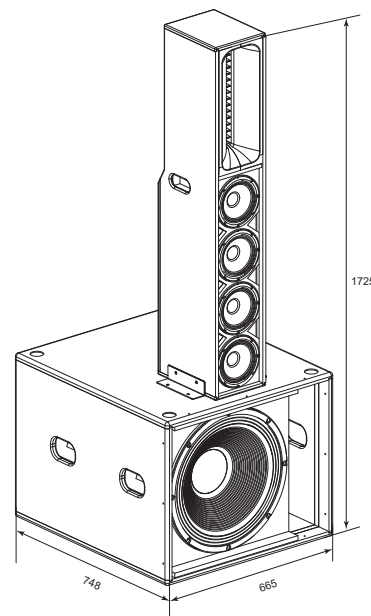

**Input connectors:** XLR

**Output connectors:** XLR Balanced

**Power Voltage:** AC 220V - 240V

**Dimensions(WxDxH):** 665 x 748 x 1725mm

**Net Weight(Kg):** 77.5Kg

**EUROTECH 1846**