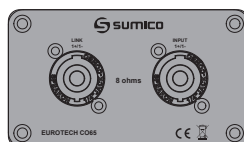

EUROTECH C065

LOA TREO TƯỜNG, ĐỂ KỆ
HI FIDELITY SOUND

Giá bán

4.250.000 VND

EUROTECH C010

LOA TREO TƯỜNG, ĐỂ KỆ
HI FIDELITY SOUND

Giá bán

6.850.000 VND

EUROTECH C065 và **C010** là loa đồng trục chất lượng cao, chất lượng vượt trội so với giá bán của chúng. Trung âm rộng mở và chất âm đầy nhạc tính, âm lượng mạnh mẽ trong một kích thước rất gọn sẽ đem lại sự hài lòng cao nhất cho khách hàng.

Với kích thước nhỏ gọn cùng thiết kế thùng loa dạng vát góc treo trần – tường, **EUROTECH C065** và **EUROTECH C010** rất lý tưởng cho các công trình thương mại và dân dụng. Loa cho hiệu quả phủ âm tốt ngay cả khi nghe lệch trục, hoàn hảo cho không gian nghe gần. Lựa chọn tuyệt vời cho hệ thống âm thanh karaoke gia đình cần tinh gọn, âm thanh công trình và phòng karaoke thương mại cao cấp.

THÔNG SỐ KỸ THUẬT

LF Driver: 6.5" woofer, 2" voice coil
Frequency Range: 80Hz - 20KHz (-10dB)
Sensitivity: 92dB (1W/1m)
Max SPL: 114dB (at 1m)
Power capacity: 150W
Dimensions(WxDxH): 220 x 255 x 295mm
Net Weight(Kg): 6.5Kg

LF Driver: 10" woofer, 2.5" voice coil
Frequency Range: 60Hz - 20KHz (-10dB)
Sensitivity: 95dB (1W/1m)
Max SPL: 119dB (at 1m)
Power capacity: 250W
Dimensions(WxDxH): 300 x 285 x 420mm
Net Weight(Kg): 11Kg

THÔNG SỐ CHUNG

Cabinet: Plywood - Paint Box
Type: 2 - way passive speaker
HF Driver: 1.35" voice coil

Dispersion: 100° H x 100° V
Input: Speakon, screw terminal
Nominal Impedance: 8 Ohm