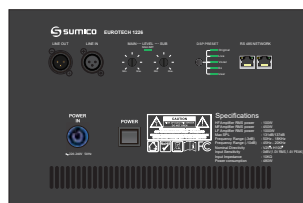

EUROTECH 1226

HỆ THỐNG LOA LINE ARRAY
3 ĐƯỜNG TIẾNG CAO CẤP

Giá bán **59.000.000 VND**

EUROTECH 1226 là sự hội tụ của mọi yêu cầu trong một hệ thống âm thanh chuyên nghiệp: nhỏ gọn, 3 đường tiếng, tích hợp công suất, cho hiệu suất mạnh mẽ với khả năng phủ âm tối ưu trong một thiết kế tinh gọn.

EUROTECH 1226 được trang bị driver chất lượng cao nhập khẩu từ Ý, kết hợp ampli Class-D hiệu suất cao với công suất hơn 1500W, trình diễn sống động và uy lực mạnh mẽ. **EUROTECH 1226** không chỉ có hiệu suất ấn tượng, âm thanh chính xác và độ tin cậy cao mà còn là một giải pháp tiết kiệm, tiện lợi, đáp ứng tiêu chuẩn quốc tế trong ngành âm thanh. Đây là lựa chọn hoàn hảo cho những nhà đầu tư hệ thống âm thanh chất lượng cao và các kỹ sư âm thanh chuyên nghiệp khó tính.

THÔNG SỐ KỸ THUẬT

Type: 3 - way active speaker

HF: 2.75" Neodymium, 1" output with 1.4" Voice coil

MF: 6.5" Neodymium with 2" voice coil

LF: 12" Neodymium with 3" voice coil

Output power: 1000W + 450W + 100W

Total Output: 1550W RMS

DSP: DSP processor 48KHz - 56 bits with 5 presets

Operating Frequency Range: 50Hz - 18KHz (@-3dB)

Frequency Response: 45Hz - 20KHz (@-10dB)

Maximum Peak SPL: 131dB / 137dB (Peak)

Horizontal Coverage: 100°

Vertical Coverage: 25°

Audio Input: Combo XLR female input + Jack 6.35

Input Impedance: 10KΩ between Pin 2 and Pin 3

Nominal input sensitivity: 0dBV (1.0V RMS, 1.4V PEAK)

Power Voltage: AC 220V - 240V

Dimensions(WxDxH): 365 x 390 x 2050mm

Net weight: 46Kg

Enclosure: 12 + 15mm plywood

Finish: Textured paint