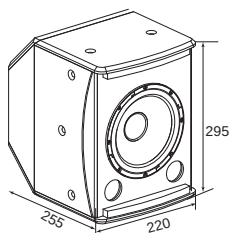

EUROTECH C065

LOA TREO TƯỜNG, ĐỂ KỆ
HI FIDELITY SOUND

Giá bán

4.250.000 VND

EUROTECH C010

LOA TREO TƯỜNG, ĐỂ KỆ
HI FIDELITY SOUND

Giá bán

6.850.000 VND

EUROTECH C065 và **C010** là loa đồng trục chất lượng cao, chất lượng vượt trội so với giá bán của chúng. Trung âm rộng mở và chất âm đầy nhạc tính, âm lượng mạnh mẽ trong một kích thước rất gọn sẽ đem lại sự hài lòng cao nhất cho khách hàng.

Với kích thước nhỏ gọn cùng thiết kế thùng loa dạng vát góc treo trần – tường, **EUROTECH C065** và **EUROTECH C010** rất lý tưởng cho các công trình thương mại và dân dụng. Loa cho hiệu quả phủ âm tốt ngay cả khi nghe lệch trục, hoàn hảo cho không gian nghe gần. Lựa chọn tuyệt vời cho hệ thống âm thanh karaoke gia đình cần tinh gọn, âm thanh công trình và phòng karaoke thương mại cao cấp.

THÔNG SỐ KỸ THUẬT

LF Driver: 6.5" woofer, 2" voice coil
Frequency Range: 80Hz - 20KHz (-10dB)
Sensitivity: 92dB (1W/1m)
Max SPL: 114dB (at 1m)
Power capacity: 150W
Dimensions(WxDxH): 220 x 255 x 295mm
Net Weight(Kg): 6.5Kg

LF Driver: 10" woofer, 2.5" voice coil
Frequency Range: 60Hz - 20KHz (-10dB)
Sensitivity: 95dB (1W/1m)
Max SPL: 119dB (at 1m)
Power capacity: 250W
Dimensions(WxDxH): 300 x 285 x 420mm
Net Weight(Kg): 11Kg

THÔNG SỐ CHUNG

Cabinet: Plywood - Paint Box
Type: 2 - way passive speaker
HF Driver: 1.35" voice coil

Dispersion: 100° H x 100° V
Input: Speakon, screw terminal
Nominal Impedance: 8 Ohm