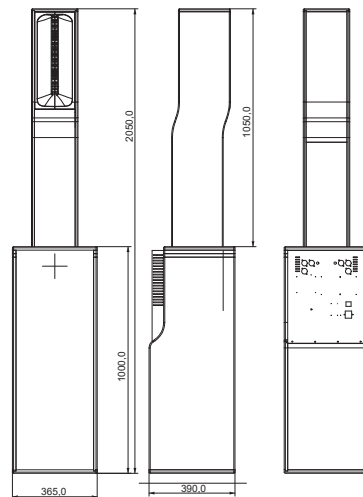

**Power Voltage:** AC 220V - 240V

**Dimensions(WxDxH):** 365 x 390 x 2050mm

**Net weight:** 46Kg

**Enclosure:** 12 + 15mm plywood

**Finish:** Textured paint

**EUROTECH 1226**