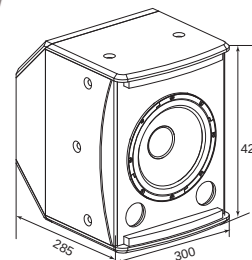

EUROTECH C065

LOA TREO TƯỜNG, ĐỂ KỆ
HI FIDELITY SOUND

Giá bán

4.250.000 VND

EUROTECH C010

LOA TREO TƯỜNG, ĐỂ KỆ
HI FIDELITY SOUND

Giá bán

6.850.000 VND

EUROTECH C065 và **C010** là loa đồng trục chất lượng cao, chất lượng vượt trội so với giá bán của chúng. Trung âm rộng mở và chất âm đầy nhạc tính, âm lượng mạnh mẽ trong một kích thước rất gọn sẽ đem lại sự hài lòng cao nhất cho khách hàng.

Với kích thước nhỏ gọn cùng thiết kế thùng loa dạng vát góc treo trần – tường, **EUROTECH C065** và **EUROTECH C010** rất lý tưởng cho các công trình thương mại và dân dụng. Loa cho hiệu quả phủ âm tốt ngay cả khi nghe lệch trục, hoàn hảo cho không gian nghe gần. Lựa chọn tuyệt vời cho hệ thống âm thanh karaoke gia đình cần tinh gọn, âm thanh công trình và phòng karaoke thương mại cao cấp.

THÔNG SỐ KỸ THUẬT

LF Driver: 6.5" woofer, 2" voice coil
Frequency Range: 80Hz - 20KHz (-10dB)
Sensitivity: 92dB (1W/1m)
Max SPL: 114dB (at 1m)
Power capacity: 150W
Dimensions(WxDxH): 220 x 255 x 295mm
Net Weight(Kg): 6.5Kg

LF Driver: 10" woofer, 2.5" voice coil
Frequency Range: 60Hz - 20KHz (-10dB)
Sensitivity: 95dB (1W/1m)
Max SPL: 119dB (at 1m)
Power capacity: 250W
Dimensions(WxDxH): 300 x 285 x 420mm
Net Weight(Kg): 11Kg

THÔNG SỐ CHUNG

Cabinet: Plywood - Paint Box
Type: 2 - way passive speaker
HF Driver: 1.35" voice coil

Dispersion: 100° H x 100° V
Input: Speakon, screw terminal
Nominal Impedance: 8 Ohm